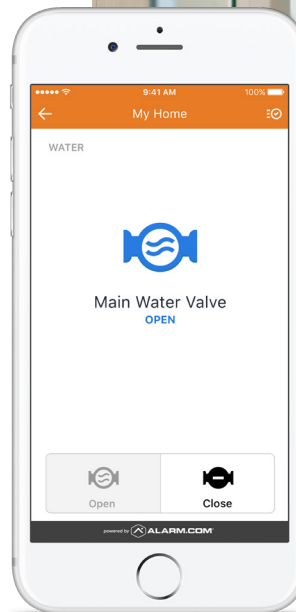

Water Management

DAMAGE PREVENTION

Minimize expensive water damage caused by burst pipes, leaking faucets, and split hoses with connected water sensors and valves.

SUMP PUMP AWARENESS

Monitor your sump pump and get alerted if it's not running or if the water level is too high.

IRRIGATION CONTROL

Remotely turn sprinkler systems off if it rains unexpectedly or check on sprinkler status to ensure that a scheduled watering started on time.

IMMEDIATE RESPONSE

Know instantly if a flood event has occurred and take immediate action right from your app – no matter where you are.