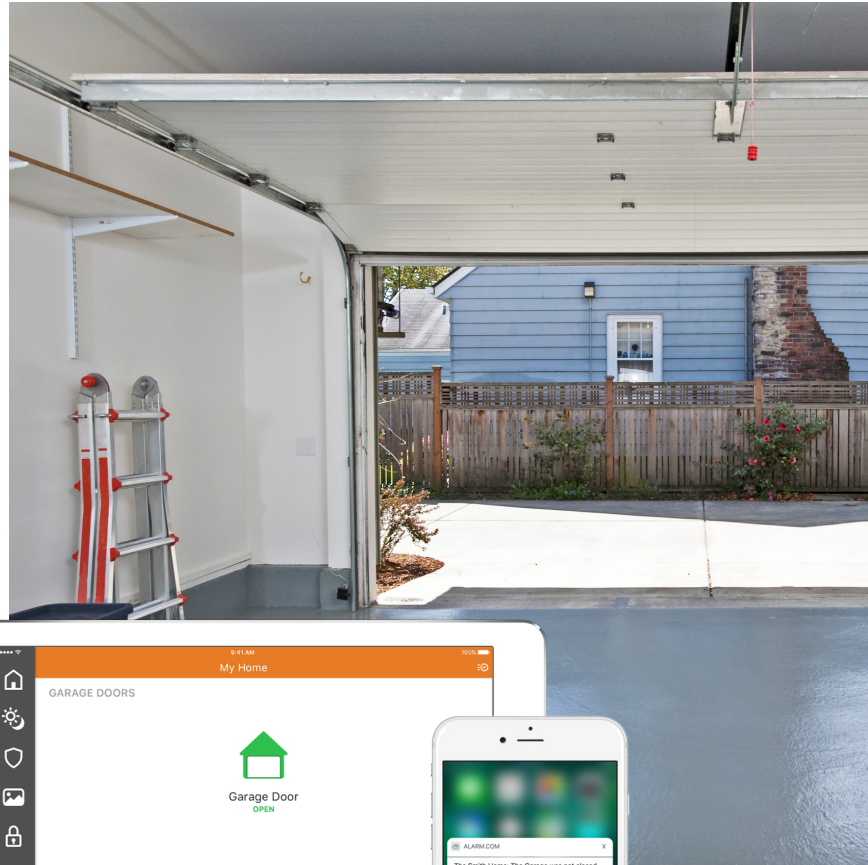

## LOCKS

Seamlessly integrate door locks with your system for real-time visibility and control.

- Lock the door automatically when your system is armed
- Get a text alert when the door is unlocked
- Assign unique user codes for temporary access

## GARAGE DOORS

Never again wonder whether you closed the garage door!

- Check to see if your garage door is closed no matter where you are
- Open or close the garage door remotely through the app
- Easily set up rules to close the garage door automatically when your system is armed
- Receive an alert if you leave the door open