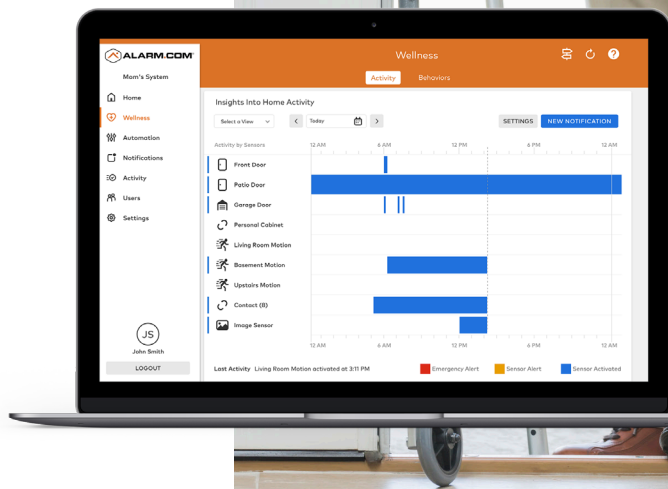

Wellness

The Alarm.com powered Wellness solution allows you to help aging loved ones live independently with enhanced safety, security, and comfort. Keep an eye on routine activity to make sure your loved one is getting up and about and receive alerts when unusual activity occurs. More than an emergency button, Wellness delivers a strong 24/7 safety net.

ACTIVITY PATTERNS & ALERTS

Understand your family member's activity pattern and get an alert if anything is out of the ordinary.

AWARENESS

Remotely check on sensors, temperature, lights, and locks through the mobile app.

SECURITY & AUTOMATION

Understand your family member's activity patterns and get an alert if anything out of the ordinary happens.