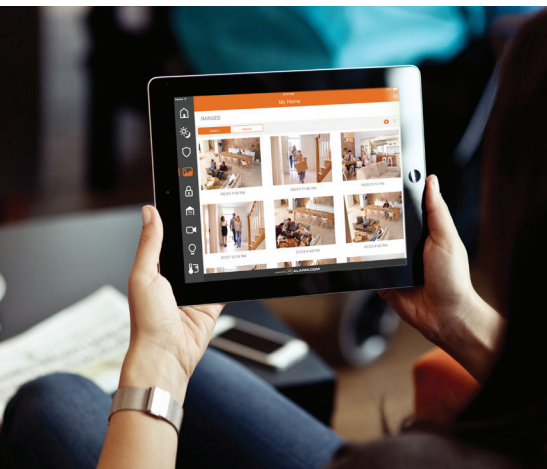

powered by **ALARM.COM**®

Copyright © 2017 Alarm.com. All rights reserved.
Alarm.com and the Alarm.com Logo are registered trademarks of Alarm.com.