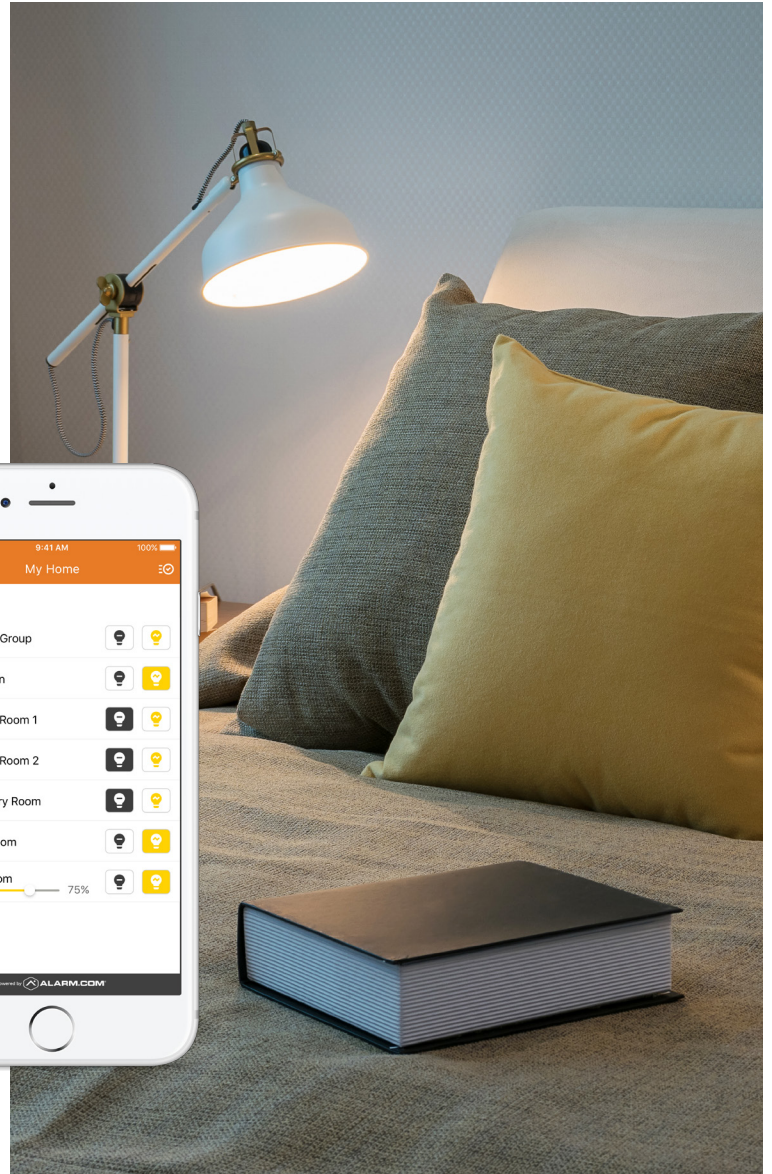

Ambiance Control

CLIMATE MANAGEMENT

Control your thermostats and lights no matter where you are. With customizable, flexible schedules you always come home to a comfortable environment.

INTELLIGENT LIGHTING

Remotely turn your lights on or off, have them come on automatically when you walk in the door, or set a schedule to make it look like someone is home when you're on vacation.

SET THE MOOD

Use multi-colored lighting to turn the lights purple when it's time for bed, or make the lights cool white when it's time to wake up.

SOUND EFFECTS

Set rules to have speakers turn on at a certain time of day or turn your music off remotely if you left it on.