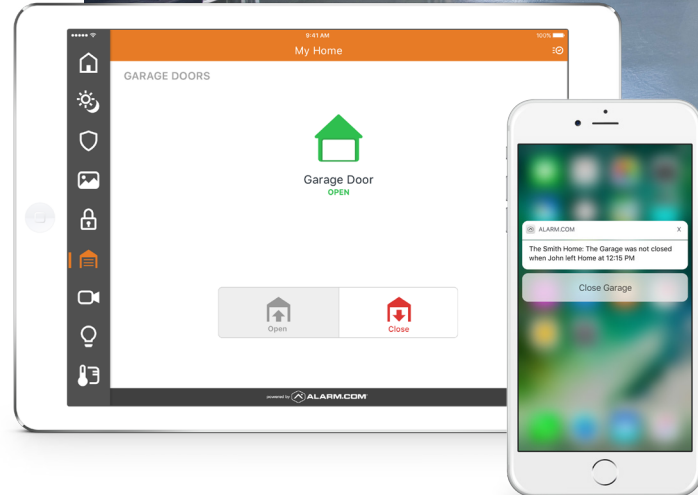

# Access

Enhance your security with complete control and visibility over all the entry points to your home.

## LOCKS

Seamlessly integrate door locks with your system for real-time visibility and control.

- Lock the door automatically when your system is armed
- Get a text alert when the door is unlocked
- Assign unique user codes for temporary access

## GARAGE DOORS

Never again wonder whether you closed the garage door!

- Check to see if your garage door is closed no matter where you are
- Open or close the garage door remotely through the app
- Easily set up rules to close the garage door automatically when your system is armed
- Receive an alert if you leave the door open