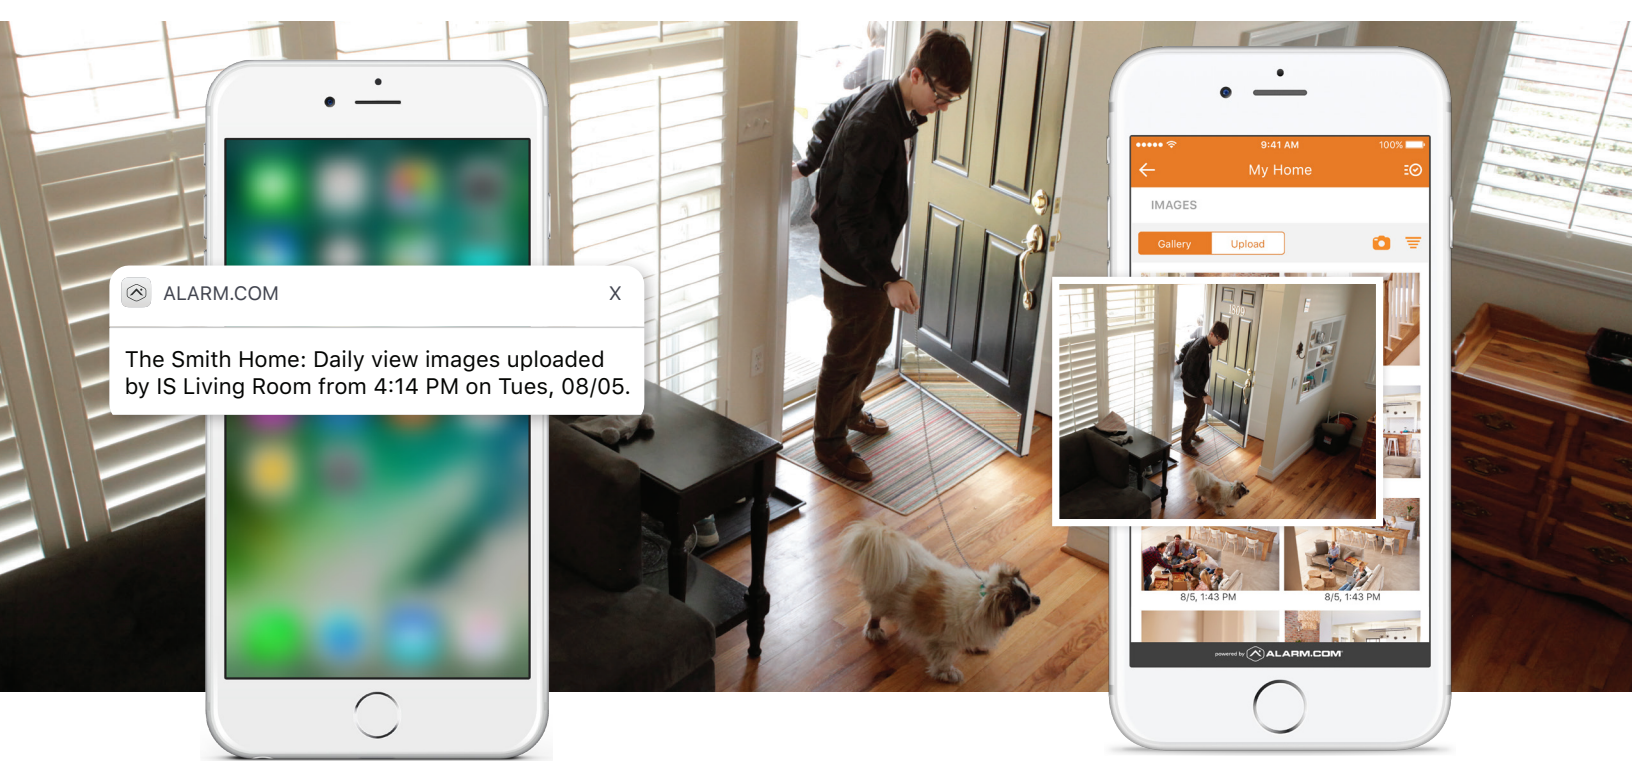

## Easy Installation

---

The Image Sensor is battery operated and completely wireless, so you can place it anywhere.

## High Quality Images

---

View high quality images, day or night, thanks to an onboard color camera with night vision LED flash.

## Keep an Eye on Your Home

The Image Sensor, powered by Alarm.com, takes a picture when motion is detected and sends it to you—day or night. Easily customize rules to receive image alerts for any activity you care about around the home.

Senses Motion and  
Captures Image

*Image Sensor at actual size.*

Sends an Instant Alert that an Image Has Been Uploaded

View Images Immediately Through the App for Visual Verification and Peace of Mind