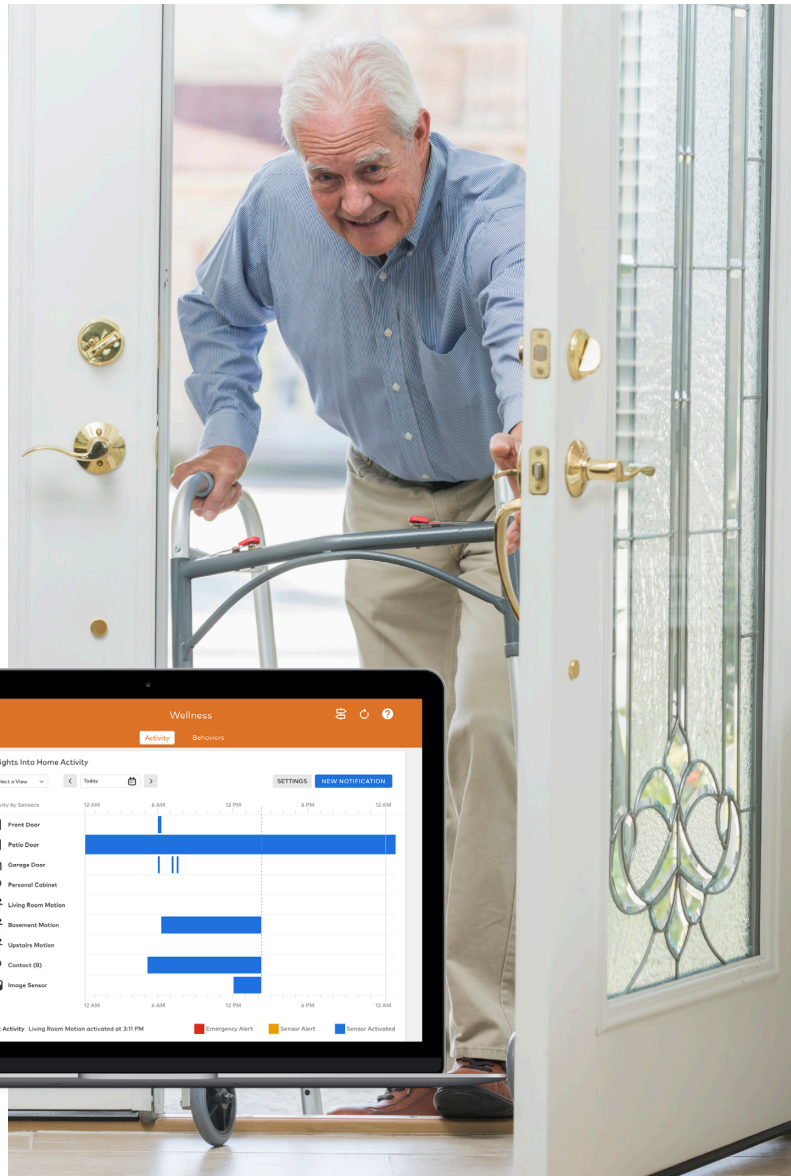

Wellness

The Alarm.com powered Wellness solution allows you to help aging loved ones live independently with enhanced safety, security, and comfort. Keep an eye on routine activity to make sure your loved one is getting up and about and receive alerts when unusual activity occurs. More than an emergency button, Wellness delivers a strong 24/7 safety net.

ACTIVITY PATTERNS & ALERTS

Understand your family member's activity pattern and get an alert if anything is out of the ordinary.

AWARENESS

Remotely check on sensors, temperature, lights, and locks through the mobile app.

SECURITY & AUTOMATION

Understand your family member's activity patterns and get an alert if anything out of the ordinary happens.