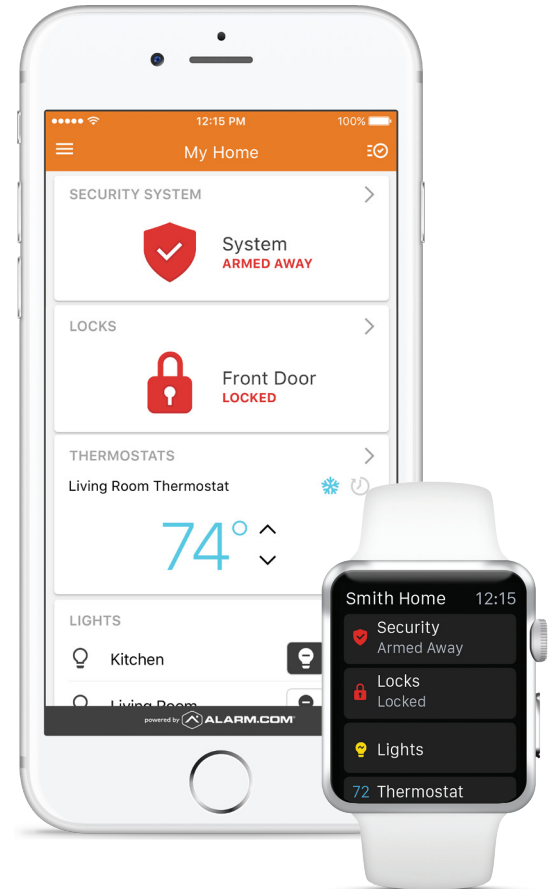

# Solutions for Smarter Home Security

powered by  **ALARM.COM**

An Alarm.com powered system provides solutions to monitor and protect your home — and everyone in it.

More than just a smart app, Alarm.com seamlessly connects the key systems in your home on one platform so they work more intelligently together.

#### Have your home work automatically to meet your needs

- Protect what matters most, no matter where you are
- Know who's coming in and out
- Instantly see what you care about
- Rest assured your loved ones are safe
- Create the perfect climate and ambiance
- Take control of your energy use
- Integrate voice-controlled automation devices

# Smarter Home Security

Keep your loved ones protected with professionally monitored Smarter Home Security and always be connected to what's happening at home.