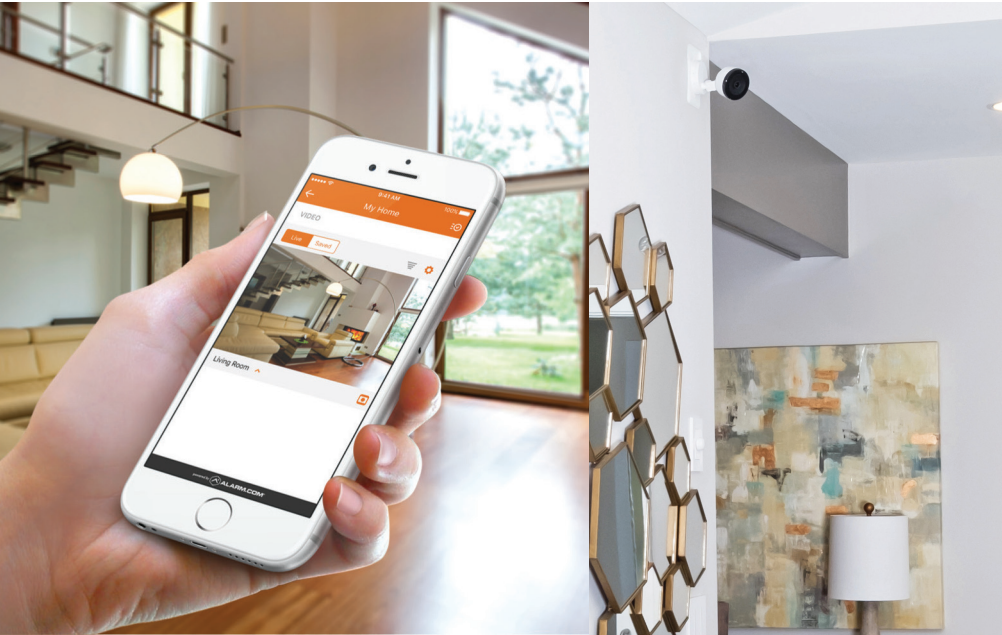

Video Solutions

See What You Care About, Instantly

Video Monitoring, powered by Alarm.com, lets you see what's going on at your property, even when you're not there. Now you can get a video alert when someone comes through the front door or just check in to see how your favorite pet is doing.

Key Features

- 720p crisp, HD footage
- Infrared night vision
- Wireless communication for easy installation
- Tamper-proof off-site storage