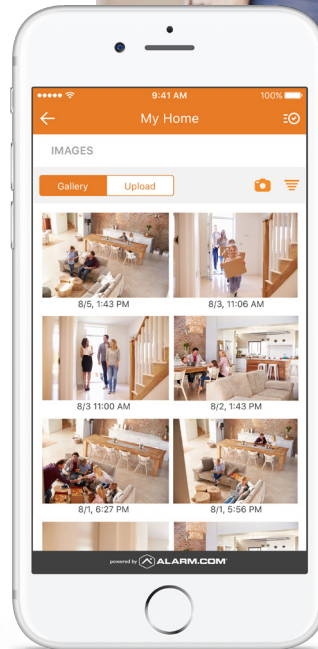

## DOORBELL CAMERA

Never wonder who is at the door with the Alarm.com Wi-Fi Doorbell Camera. Check your smartphone to see and speak to anyone at the door - even if you're not home.

## A Close-up View

---

FIXED LENS

OUTDOOR DAY / NIGHT  
IP CAMERA

WI-FI DOORBELL  
CAMERA

PAN TILT

STREAM VIDEO  
RECORDER

# Image Sensor

---

The exclusive Image Sensor is an advanced, wireless motion sensor with an on-board camera that takes a picture when motion is detected and sends it to you.

## SEE INSTANTLY

Whether it's day or night, you can see what's going on immediately.

- High quality images
- Easy installation
- Pet immune motion detector
- On-demand views
- Customized notifications

Get at-a-glance visibility into what's happening at home, no matter where you are.