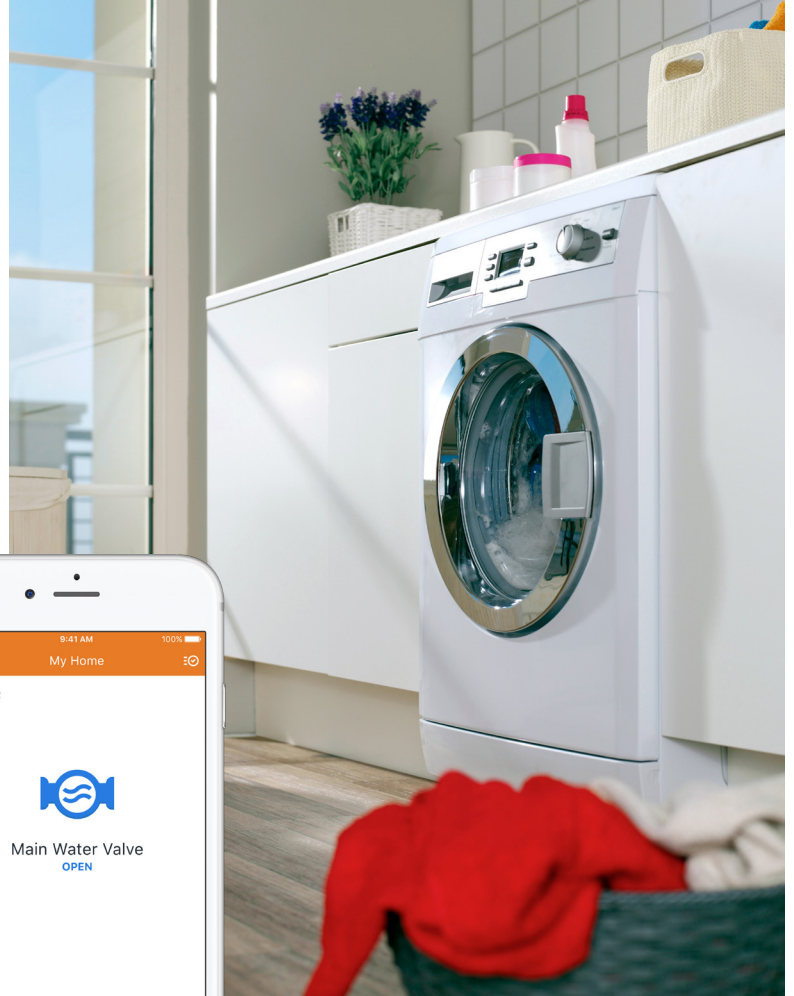

Water Management

DAMAGE PREVENTION

Minimize expensive water damage caused by burst pipes, leaking faucets, and split hoses with connected water sensors and valves.

SUMP PUMP AWARENESS

Monitor your sump pump and get alerted if it's not running or if the water level is too high.

IRRIGATION CONTROL

Remotely turn sprinkler systems off if it rains unexpectedly or check on sprinkler status to ensure that a scheduled watering started on time.

IMMEDIATE RESPONSE

Know instantly if a flood event has occurred and take immediate action right from your app – no matter where you are.