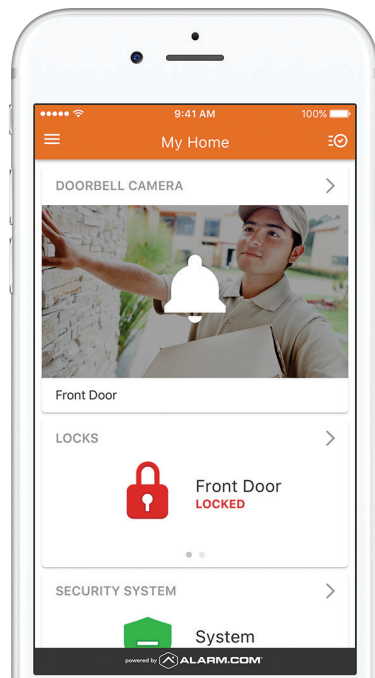

## See What You Care About, Instantly

Video Monitoring, powered by Alarm.com, lets you see what's going on at your property, even when you're not there. Now you can get a video alert when someone comes through the front door or just check in to see how your favorite pet is doing.

### Key Features

- 720p crisp, HD footage
- Infrared night vision
- Wireless communication for easy installation
- Tamper-proof off-site storage

## Watch Streaming Video

- Watch live feeds from your property right on your phone, tablet or computer.
- Get HD quality with crystal clear video
- View multiple locations on the same screen
- Remotely move the Pan/Tilt camera to see different views