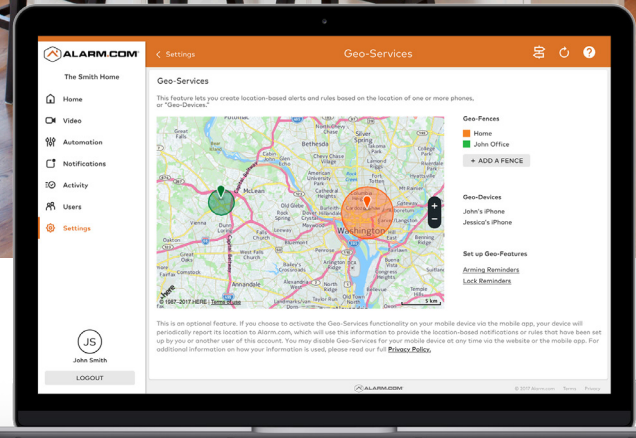

Home Automation

Upgrade your home with easy control and intelligent automation through a single app.

FULLY CONNECTED

Your Alarm.com powered system assembles the information from all of your connected devices — such as lights, locks, thermostats and sensors — enabling them to work together seamlessly.

LOCATION-BASED GEO-SERVICES

Geo-Services gives you added automation that responds based on your location. Have your thermostat automatically adjust when you leave for work or get a reminder if you forget to arm the security system when you drive away from home.

EASY CONTROL

Not just for your smartphones or tablets anymore, you can also use Apple, Amazon and Google devices with your Alarm.com powered system. With a press of one button or a simple voice command, your home will perform any number of pre-set event automations — no matter where you are.