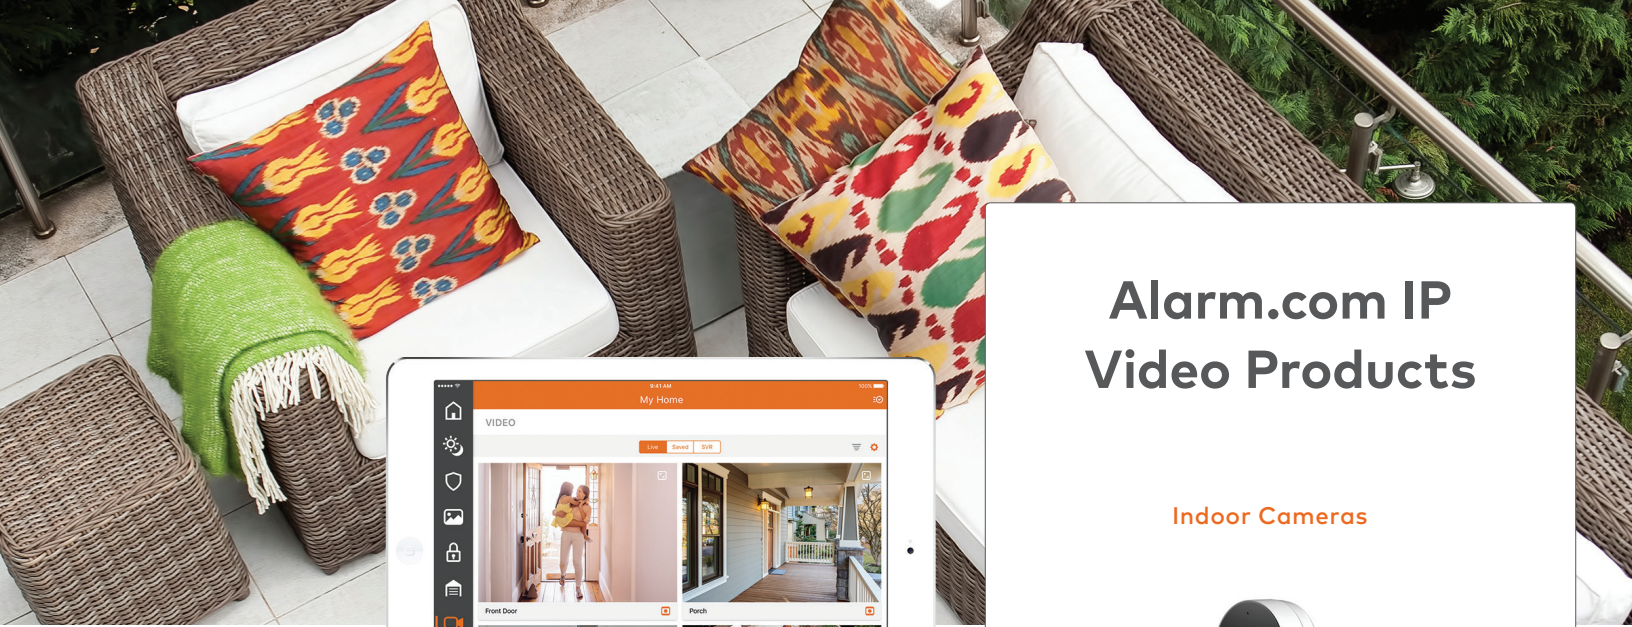

## Use Your Location

Automate your home settings based on your location and pause video recording schedules automatically when you're home.