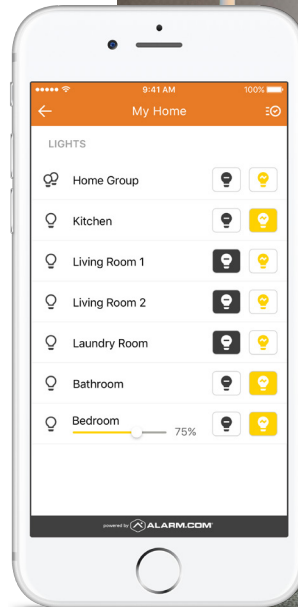

Ambiance Control

CLIMATE MANAGEMENT

Control your thermostats and lights no matter where you are. With customizable, flexible schedules you always come home to a comfortable environment.

INTELLIGENT LIGHTING

Remotely turn your lights on or off, have them come on automatically when you walk in the door, or set a schedule to make it look like someone is home when you're on vacation.

SET THE MOOD

Use multi-colored lighting to turn the lights purple when it's time for bed, or make the lights cool white when it's time to wake up.

SOUND EFFECTS

Set rules to have speakers turn on at a certain time of day or turn your music off remotely if you left it on.