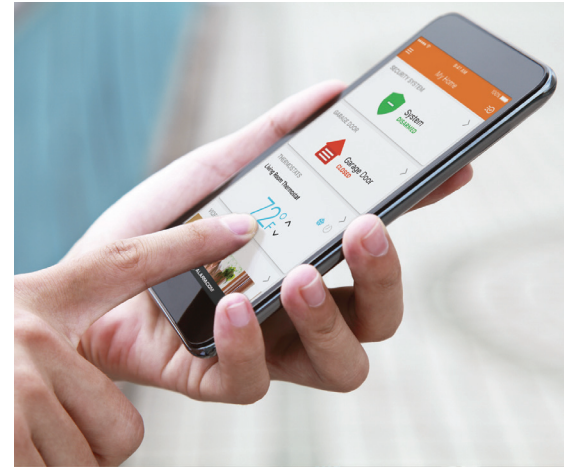

# Solutions for Smarter Home Security

powered by  **ALARM.COM**

An Alarm.com powered system provides solutions to monitor and protect your home — and everyone in it.

More than just a smart app, Alarm.com seamlessly connects the key systems in your home on one platform so they work more intelligently together.

## LIVE STREAMING VIDEO

Watch live feeds from your property right on your phone, tablet or computer.