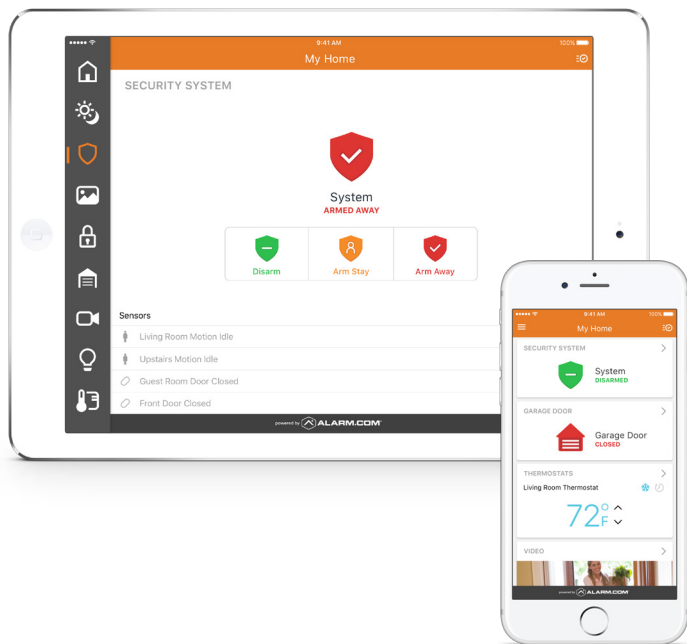

## High Quality Images

---

View high quality images, day or night, thanks to an onboard color camera with night vision LED flash.

## Keep an Eye on Your Home

The Image Sensor, powered by Alarm.com, takes a picture when motion is detected and sends it to you—day or night. Easily customize rules to receive image alerts for any activity you care about around the home.

Senses Motion and  
Captures Image

*Image Sensor at actual size.*

Sends an Instant Alert that an Image Has Been Uploaded

View Images Immediately Through the App for Visual Verification and Peace of Mind

## Get On-Demand Visual Verification

See what's happening whenever motion is detected in the areas of your home that matter most.