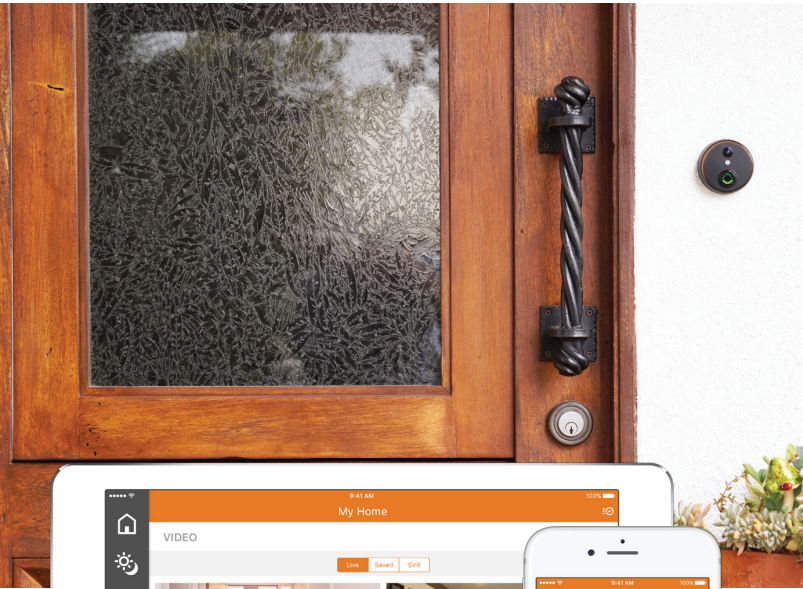

Working for You 24/7

Unlike traditional systems that only alert you in an alarm event, with an Alarm.com powered system you know what's happening at your property at any time.

Protection. Awareness. Peace of Mind.

- Dedicated cellular based monitoring
- Access awareness and control from anywhere through one easy to use app
- Real-time, proactive activity alerts and notifications
- Live and recorded video monitoring
- Effortless energy management
- Seamlessly connected smart lighting, lock and garage door control

More Reliable, More Secure

Our system withstands common vulnerabilities to keep you protected when you need it most.

Dedicated Communication: Dedicated and secure cellular communication provides safe, reliable uninterrupted protection.

Proactive Safeguards: Easily set rules so that your home responds automatically in an emergency to keep you safe.

Trusted by Millions: Alarm.com powered systems keep millions of homes and businesses safe and secure.

info@toowoombaprotectiveservices.com.au

07 4633 1112