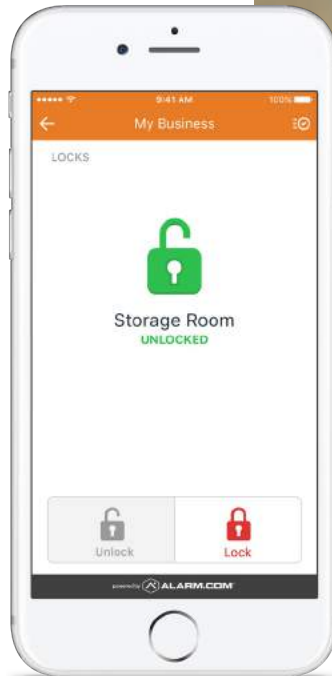

INDOOR MOUNT CAMERA
WITH MICROPHONE

OUTDOOR
BULLET CAMERA

INDOOR/OUTDOOR
MINI BULLET CAMERA

INDOOR/OUTDOOR
DOME CAMERA

Managed Access

IMPROVED CONTROL

Get a completely configurable and easy-to-manage access control solution for all business property types.

KNOW WHO'S COMING AND GOING

Integrated locks, controllers and card readers help you understand who's in and around the business at any time.

CONNECTED LOCKS

Commercial-grade locks help keep interior offices and back rooms secure.

REMOTE CONTROL

Remotely lock and unlock doors for staff and deliveries.

Energy Management

CLIMATE CONTROL

Control your smart thermostats automatically, and on-the-go. Keep your business at an appropriate temperature and prevent employees from making costly changes.