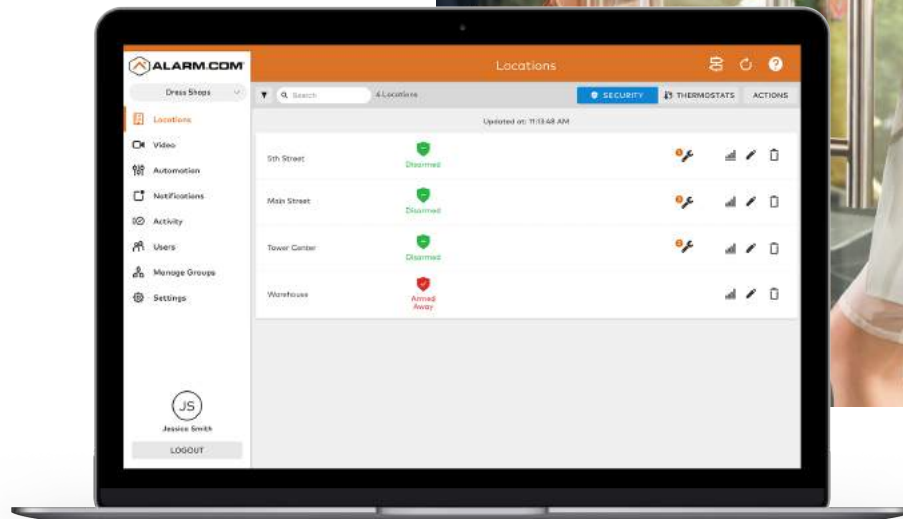

Professional Grade Security

Reliable, professional monitoring ensures your business, inventory and equipment are always protected.

- Use auto-arming to ensure that your system is always armed when it should be
- Remotely cancel false alarms from anywhere
- Manage employee User Codes across multiple locations with ease
- Instantly remove User Code access for terminated employees
- Manage multiple sites in one centralized dashboard