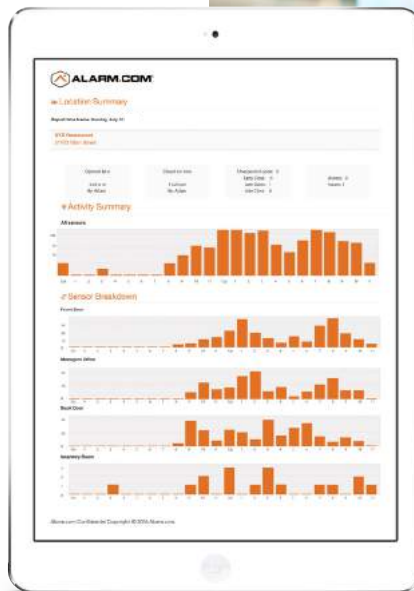

Business Insights

Alarm.com business insights deliver critical information to help you run your business more efficiently.

- Receive daily and weekly reports that summarize critical information about your business across multiple locations
- Activity reporting analyzes customer traffic allowing you to:
 - Understand what your busiest hours are
 - Know when employees are opening the store
 - Maximize staffing efficiency
 - Track the impact of promotions on customer traffic
- Better understand arming activity with Open/Close reports
- Receive notifications if employees are arriving late or leaving early

OPEN

Video Monitoring

SEE EVERYTHING

Keep an eye on all of the important activity at your business. With single and multi-site viewing, live-streaming and recorded video, it's easy to monitor the key aspects of your business when you can't be there.